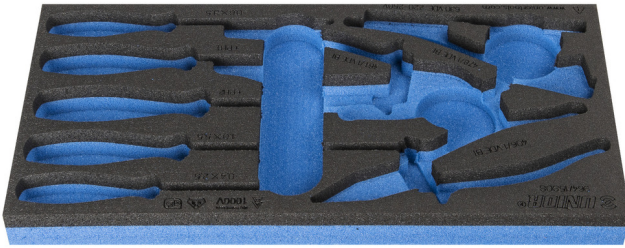

# SOS tool tray for 964/15SOS

vI964/15SOS

## Product attributen

- materiaal: polyethyleenschuim met lage dichtheid
- Tool tray dimension: 188 x 364 x 30 mm
- Compatible with drawers of Eurostyle, Eurovision, Euromotion, Europlus and Hercules (front drawers) line

620895

L

188

B

364

H

30

41