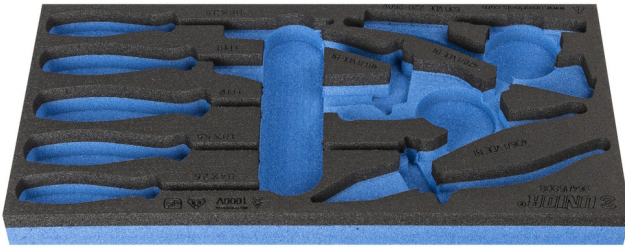

# SOS tool tray for 964/15SOS

vI964/15SOS

## 제품 특징

- material: low density polyethylene foam
- Tool tray dimension: 188 x 364 x 30 mm
- Compatible with drawers of Eurostyle, Eurovision, Euromotion, Europlus and Hercules (front drawers) line

620895

L

188

B

364

H

30

41

\* Images of products are symbolic. All dimensions are in mm, and weight in grams. All listed dimensions may vary in tolerance.