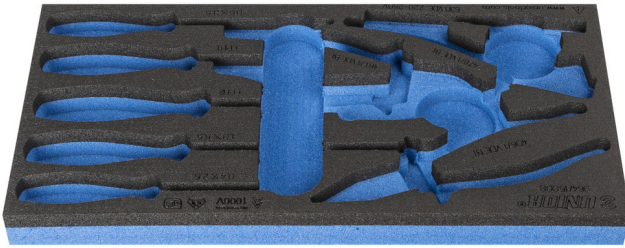

# SOS tool tray for 964/15SOS

vI964/15SOS

## 제품 특징

- material: low density polyethylene foam
- Tool tray dimension: 188 x 364 x 30 mm
- Compatible with drawers of Eurostyle, Eurovision, Euromotion, Europlus and Hercules (front drawers) line

620895

L

188

B

364

H

30

41

\* Images of products are symbolic. All dimensions are in mm, and weight is in grams. All listed dimensions may vary in tolerance.