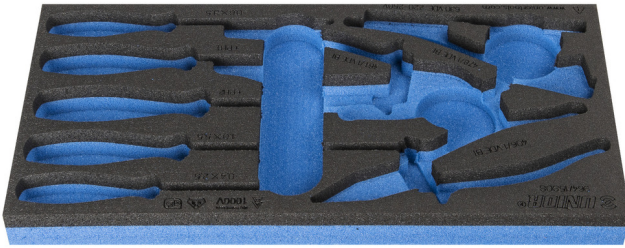

SOS tool tray for 964/15SOS

vI964/15SOS

프로파일

제품 특징

- material: low density polyethylene foam
- Tool tray dimension: 188 x 364 x 30 mm
- Compatible with drawers of Eurostyle, Eurovision, Euromotion, Europlus and Hercules (front drawers) line

620895

L

188

B

364

H

30

41