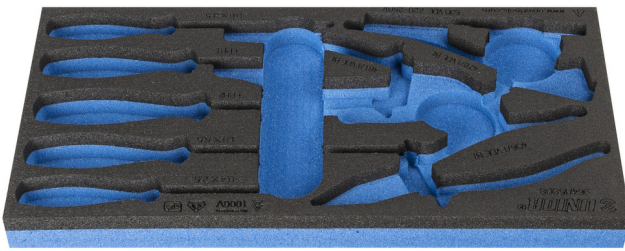

SOS tool tray for 964/15SOS

vI964/15SOS

프로파일

제품 특징

- material: low density polyethylene foam
- Tool tray dimension: 188 x 364 x 30 mm
- Compatible with drawers of Eurostyle, Eurovision, Europlus and Hercules (front drawers) line

620895

L

188

B

364

H

30

41