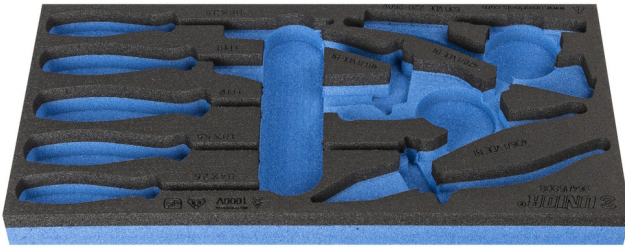

# SOS tool tray for 964/15SOS

vI964/15SOS

## Product features

- material: low density polyethylene foam
- Tool tray dimension: 188 x 364 x 30 mm
- Compatible with drawers of Eurostyle, Eurovision, Euromotion, Europlus and Hercules (front drawers) line

620895

L

188

B

364

H

30

41