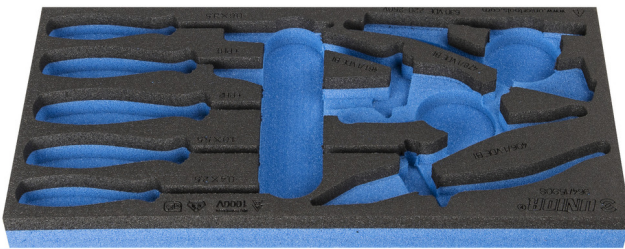

# SOS tool tray for 964/15SOS

vI964/15SOS

## Product features

- material: low density polyethylene foam
- Tool tray dimension: 188 x 364 x 30 mm
- Compatible with drawers of Eurostyle, Eurovision, Euromotion, Europlus and Hercules (front drawers) line

620895

L

188

B

364

H

30

41