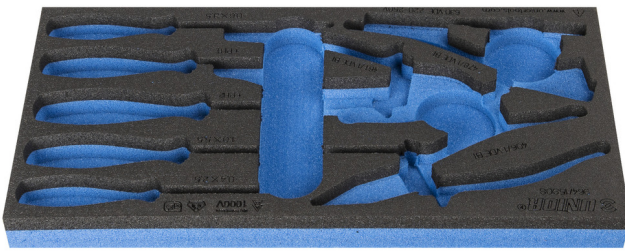

964/15SOS的SOS工具托盘

vI964/15SOS

配置文件

产品属性

- 材料：低密度聚乙烯泡沫
- Tool tray dimension: 188 x 364 x 30 mm
- Compatible with drawers of Eurostyle, Eurovision, Europlus and Hercules (front drawers) line

620895

L

188

B

364

H

30

41

* Images of products are symbolic. All dimensions are in mm, and weight in grams. All listed dimensions may vary in tolerance.