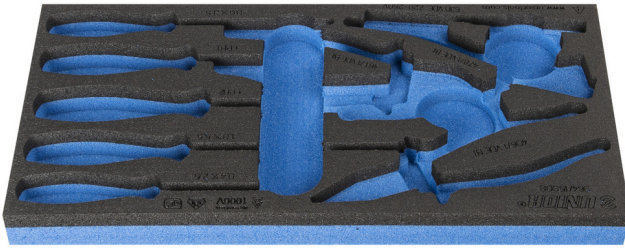

964/15SOS的SOS工具托盘

vI964/15SOS

配置文件

产品属性

- 材料：低密度聚乙烯泡沫
- Tool tray dimension: 188 x 364 x 30 mm
- Compatible with drawers of Eurostyle, Eurovision, Euromotion, Europlus and Hercules (front drawers) line

620895

L

188

B

364

H

30

41

* Images of products are symbolic. All dimensions are in mm, and weight in grams. All listed dimensions may vary in tolerance.