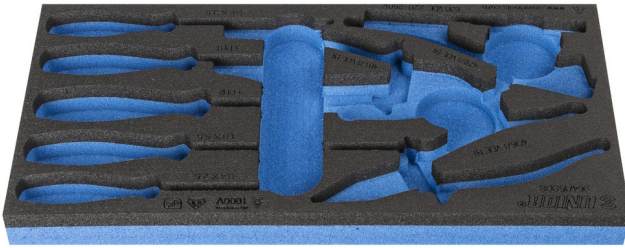

964/15SOS的SOS工具托盘

vI964/15SOS

配置文件

产品属性

- 材料：低密度聚乙烯泡沫
- Tool tray dimension: 188 x 364 x 30 mm
- Compatible with drawers of Eurostyle, Eurovision, Euromotion, Europlus and Hercules (front drawers) line

620895

L

188

B

364

H

30

41

* Images of products are symbolic. All dimensions are in mm, and weight is in grams. All listed dimensions may vary in tolerance.