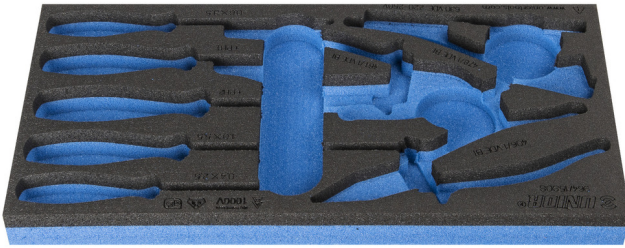

SOS tool tray for 964/15SOS

vI964/15SOS

Profielen

Product attributen

- material: low density polyethylene foam
- Tool tray dimension: 188 x 364 x 30 mm
- Compatible with drawers of Eurostyle, Eurovision, Euromotion, Europlus and Hercules (front drawers) line

620895

L

188

B

364

H

30

41