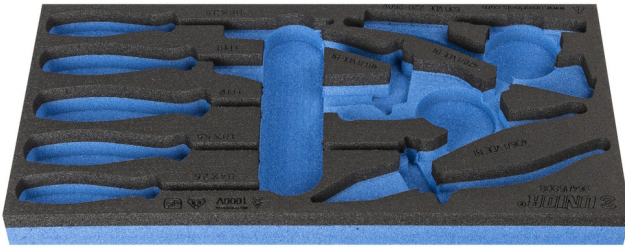

# SOS tool tray for 964/15SOS

vI964/15SOS

## Product attributen

- material: low density polyethylene foam
- Tool tray dimension: 188 x 364 x 30 mm
- Compatible with drawers of Eurostyle, Eurovision, Europlus and Hercules (front drawers) line

620895