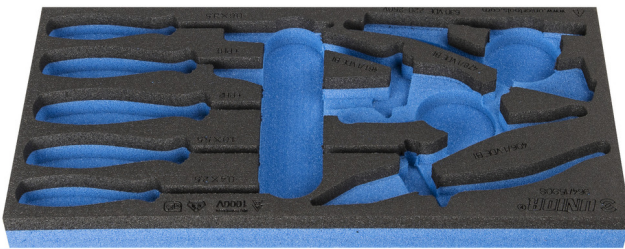

SOS tool tray for 964/15SOS

vI964/15SOS

Profiles

Product features

- material: low density polyethylene foam
- Tool tray dimension: 188 x 364 x 30 mm
- Compatible with drawers of Eurostyle, Eurovision, Euromotion, Europlus and Hercules (front drawers) line

620895

L

188

B

364

H

30

41