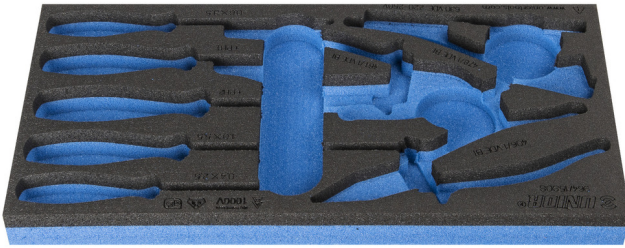

SOS tool tray for 964/15SOS

vI964/15SOS

Profiles

Product features

- material: low density polyethylene foam
- Tool tray dimension: 188 x 364 x 30 mm
- Compatible with drawers of Eurostyle, Eurovision, Europlus and Hercules (front drawers) line

620895

L

188

B

364

H

30

41