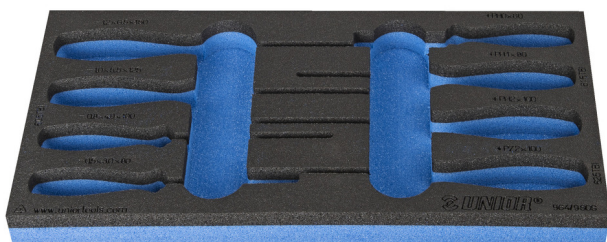

# Modul SOS pentru surubelnite TBI

vI964/9SOS

## Profile

## Caracteristicile produsului

- material: spuma polietilena de joasa densitate
- Tool tray dimension: 188 x 364 x 30 mm
- Compatible with drawers of Eurostyle, Eurovision, Euromotion, Europlus and Hercules (front drawers) line

620892

L

188

B

364

H

30

25