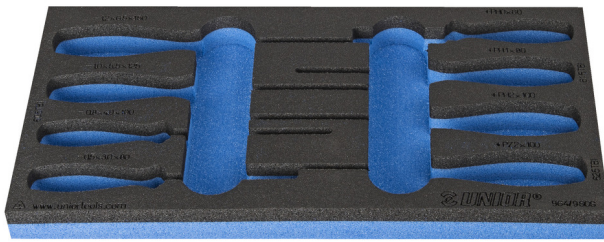

# SOS tool tray for 964/9SOS

VI964/9SOS

## 제품 특징

- material: low density polyethylene foam
- Tool tray dimension: 188 x 364 x 30 mm
- Compatible with drawers of Eurostyle, Eurovision, Euromotion, Europlus and Hercules (front drawers) line

620892

L

188

B

364

H

30

25

\* Images of products are symbolic. All dimensions are in mm, and weight in grams. All listed dimensions may vary in tolerance.