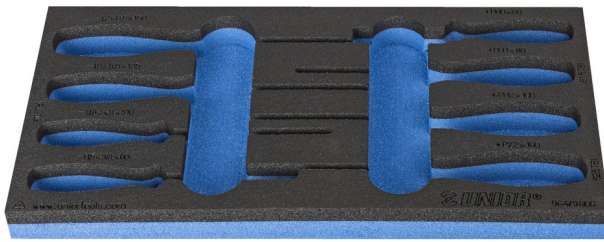

SOS tool tray for 964/9SOS

vI964/9SOS

프로파일

제품 특징

- material: low density polyethylene foam
- Tool tray dimension: 188 x 364 x 30 mm
- Compatible with drawers of Eurostyle, Eurovision, Euromotion, Europlus and Hercules (front drawers) line

620892

L

188

B

364

H

30

25