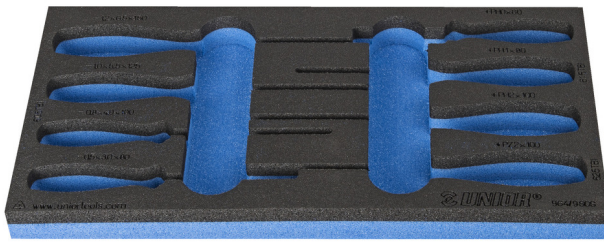

SOS tool tray for 964/9SOS

vI964/9SOS

프로파일

제품 특징

- material: low density polyethylene foam
- Tool tray dimension: 188 x 364 x 30 mm
- Compatible with drawers of Eurostyle, Eurovision, Europlus and Hercules (front drawers) line

620892

L

188

B

364

H

30

25