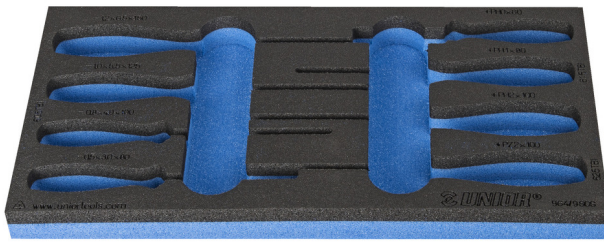

# SOS tool tray for 964/9SOS

vI964/9SOS

## 제품 특징

- material: low density polyethylene foam
- Tool tray dimension: 188 x 364 x 30 mm
- Compatible with drawers of Eurostyle, Eurovision, Euromotion, Europlus and Hercules (front drawers) line

620892

L

188

B

364

H

30

25

\* Images of products are symbolic. All dimensions are in mm, and weight in grams. All listed dimensions may vary in tolerance.