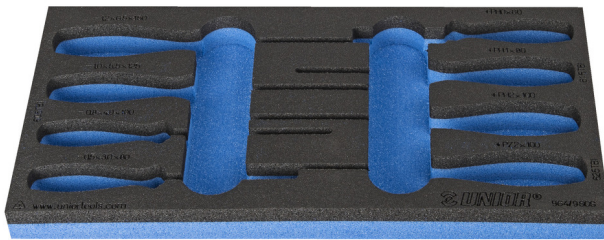

SOS tool tray for 964/9SOS

vI964/9SOS

Profiles

Product features

- material: low density polyethylene foam
- Tool tray dimension: 188 x 364 x 30 mm
- Compatible with drawers of Eurostyle, Eurovision, Europlus and Hercules (front drawers) line

620892

L

188

B

364

H

30

25

* Images of products are symbolic. All dimensions are in mm, and weight in grams. All listed dimensions may vary in tolerance.