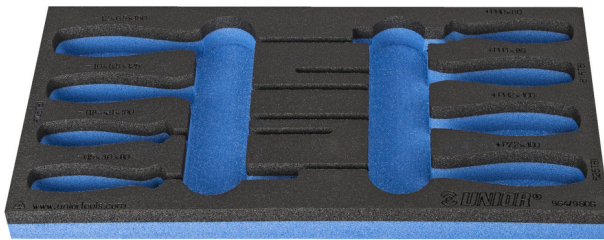

SOS tool tray for 964/9SOS

VI964/9SOS

Profiles

Product features

- material: low density polyethylene foam
- Tool tray dimension: 188 x 364 x 30 mm
- Compatible with drawers of Eurostyle, Eurovision, Euromotion, Europlus and Hercules (front drawers) line

620892

L

188

B

364

H

30

25

* Images of products are symbolic. All dimensions are in mm, and weight in grams. All listed dimensions may vary in tolerance.