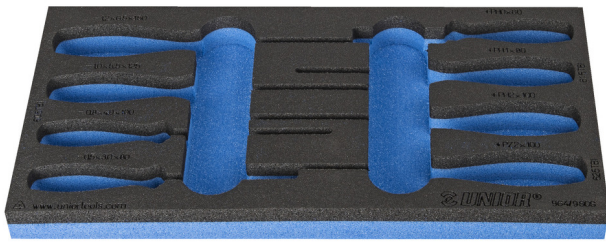

# 964/9SOS的SOS工具托盘

vI964/9SOS

## 产品属性

- 材料：低密度聚乙烯泡沫
- Tool tray dimension: 188 x 364 x 30 mm
- Compatible with drawers of Eurostyle, Eurovision, Euromotion, Europlus and Hercules (front drawers) line

620892

L

188

B

364

H