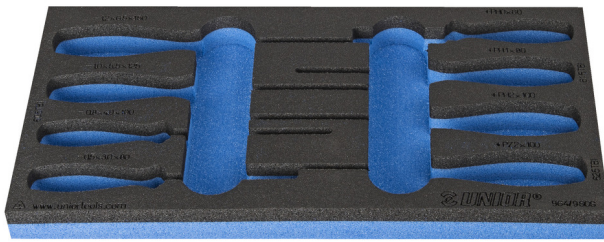

964/9SOS的SOS工具托盘

VI964/9SOS

配置文件

产品属性

- 材料：低密度聚乙烯泡沫
- Tool tray dimension: 188 x 364 x 30 mm
- Compatible with drawers of Eurostyle, Eurovision, Euromotion, Europlus and Hercules (front drawers) line

620892

L

188

B

364

H

30

25

* Images of products are symbolic. All dimensions are in mm, and weight in grams. All listed dimensions may vary in tolerance.