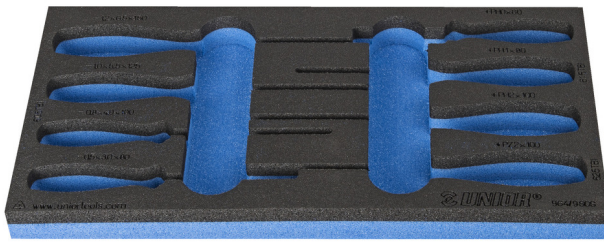

SOS tool tray for 964/9SOS

vI964/9SOS

Profielen

Product attributen

- material: low density polyethylene foam
- Tool tray dimension: 188 x 364 x 30 mm
- Compatible with drawers of Eurostyle, Eurovision, Euromotion, Europlus and Hercules (front drawers) line

620892

L

188

B

364

H

30

25