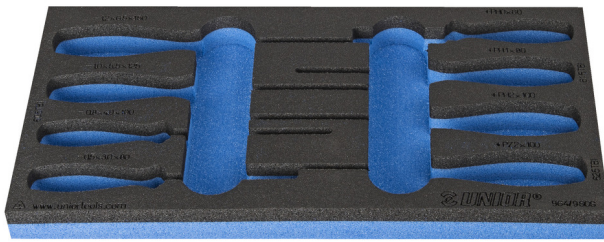

SOS tool tray for 964/9SOS

vI964/9SOS

Profielen

Product attributen

- material: low density polyethylene foam
- Tool tray dimension: 188 x 364 x 30 mm
- Compatible with drawers of Eurostyle, Eurovision, Europlus and Hercules (front drawers) line

620892

L

188

B

364

H

30

25