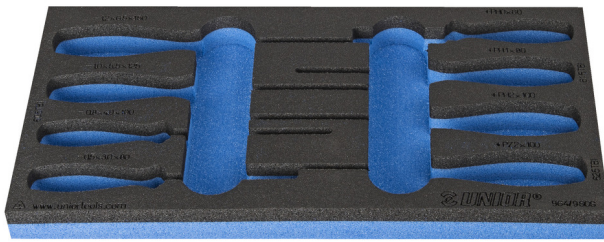

# SOS tool tray for 964/9SOS

vI964/9SOS

## Profiles

## Product features

- material: low density polyethylene foam
- Tool tray dimension: 188 x 364 x 30 mm
- Compatible with drawers of Eurostyle, Eurovision, Europlus and Hercules (front drawers) line

620892

L

188

B

364

H

30

25

\* Images of products are symbolic. All dimensions are in mm, and weight in grams. All listed dimensions may vary in tolerance.