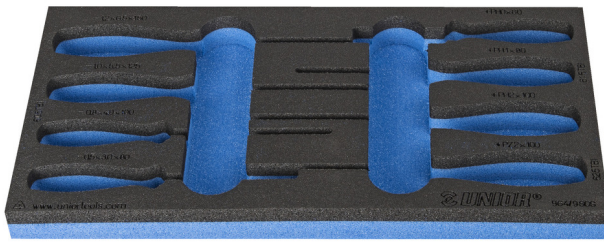

SOS tool tray for 964/9SOS

vI964/9SOS

Profiles

Product features

- material: low density polyethylene foam
- Tool tray dimension: 188 x 364 x 30 mm
- Compatible with drawers of Eurostyle, Eurovision, Euromotion, Europlus and Hercules (front drawers) line

620892

L

188

B

364

H

30

25