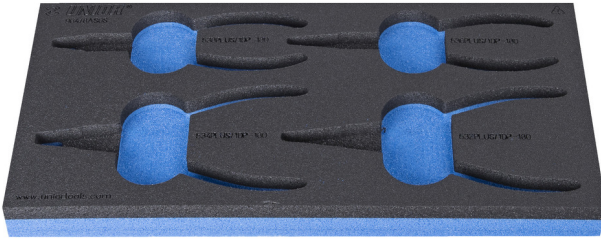

# 964/8ASOS için SOS alet tepsisi

VI964/8ASOS

## Profiles

## Product features

- malzeme: düşük yoğunluklu polietilen köpük
- Tool tray dimension: 188 x 364 x 30 mm
- Compatible with drawers of Eurostyle, Eurovision, Euromotion, Europlus and Hercules (front drawers) line

621220

L

188

B

364

H

30

55