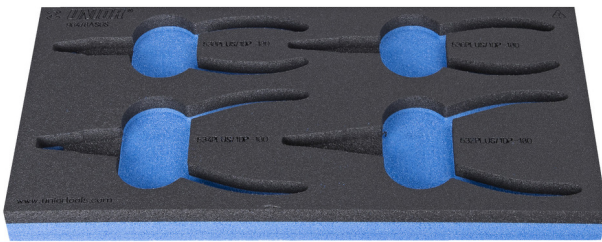

# SOS tool tray for 964/8ASOS

VI964/8ASOS

## Profielen

## Product attributen

- materiaal: polyethyleenschuim met lage dichtheid
- Tool tray dimension: 188 x 364 x 30 mm
- Compatible with drawers of Eurostyle, Eurovision, Europlus and Hercules (front drawers) line

621220

L

188

B

364

H

30

55