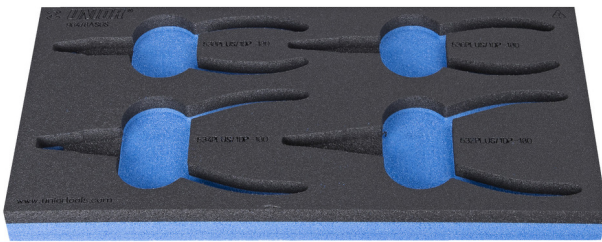

# SOS tool tray for 964/8ASOS

VI964/8ASOS

## Profielen

## Product attributen

- materiaal: polyethyleenschuim met lage dichtheid
- Tool tray dimension: 188 x 364 x 30 mm
- Compatible with drawers of Eurostyle, Eurovision, Euromotion, Europlus and Hercules (front drawers) line

621220

L

188

B

364

H

30

55