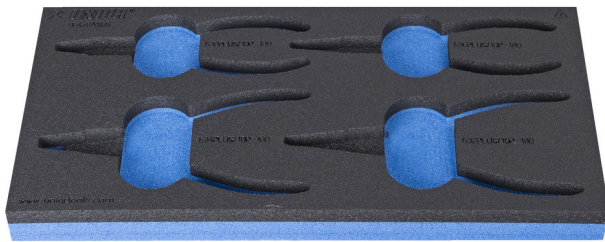

# SOS tool tray for 964/8ASOS

vI964/8ASOS

## 제품 특징

- material: low density polyethylene foam
- Tool tray dimension: 188 x 364 x 30 mm
- Compatible with drawers of Eurostyle, Eurovision, Europlus and Hercules (front drawers) line

621220

L

188

B

364

H