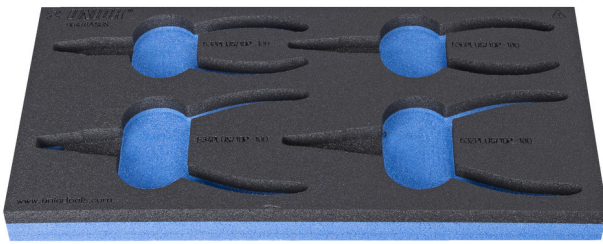

SOS tool tray for 964/8ASOS

vI964/8ASOS

프로파일

제품 특징

- material: low density polyethylene foam
- Tool tray dimension: 188 x 364 x 30 mm
- Compatible with drawers of Eurostyle, Eurovision, Euromotion, Europlus and Hercules (front drawers) line

621220

L

188

B

364

H

30

55

* Images of products are symbolic. All dimensions are in mm, and weight is in grams. All listed dimensions may vary in tolerance.