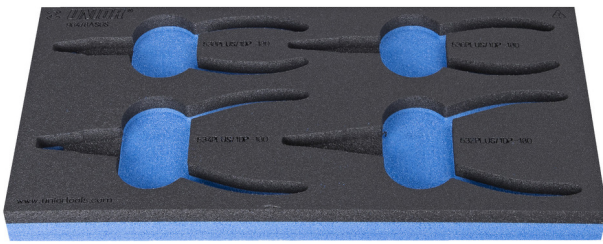

# SOS tool tray for 964/8ASOS

vI964/8ASOS

## 제품 특징

- material: low density polyethylene foam
- Tool tray dimension: 188 x 364 x 30 mm
- Compatible with drawers of Eurostyle, Eurovision, Euromotion, Europlus and Hercules (front drawers) line

621220

L

188

B

364

H

30

55

\* Images of products are symbolic. All dimensions are in mm, and weight in grams. All listed dimensions may vary in tolerance.