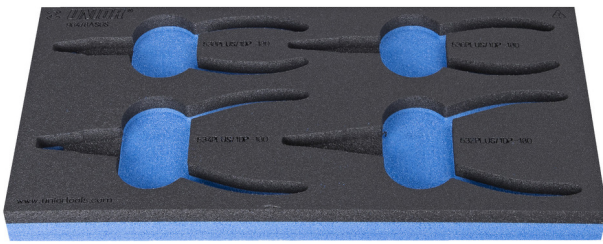

# SOS tool tray for 964/8ASOS

VI964/8ASOS

## 제품 특징

- material: low density polyethylene foam
- Tool tray dimension: 188 x 364 x 30 mm
- Compatible with drawers of Eurostyle, Eurovision, Euromotion, Europlus and Hercules (front drawers) line

621220

L

188

B

364

H

30

55

\* Images of products are symbolic. All dimensions are in mm, and weight in grams. All listed dimensions may vary in tolerance.