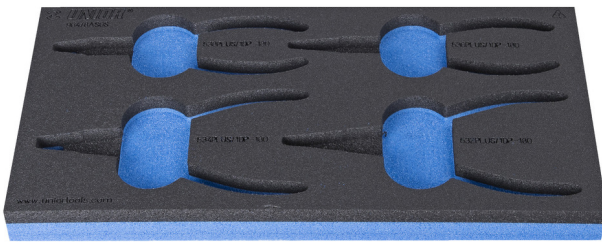

SOS tool tray for 964/8ASOS

VI964/8ASOS

Profiles

Product features

- material: low density polyethylene foam
- Tool tray dimension: 188 x 364 x 30 mm
- Compatible with drawers of Eurostyle, Eurovision, Euromotion, Europlus and Hercules (front drawers) line

621220

L

188

B

364

H

30

55

* Images of products are symbolic. All dimensions are in mm, and weight in grams. All listed dimensions may vary in tolerance.