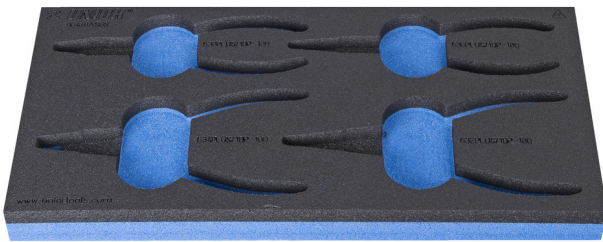

SOS tool tray for 964/8ASOS

vI964/8ASOS

Profiles

Product features

- material: low density polyethylene foam
- Tool tray dimension: 188 x 364 x 30 mm
- Compatible with drawers of Eurostyle, Eurovision, Euromotion, Europlus and Hercules (front drawers) line

621220

L

188

B

364

H

30

55

* Images of products are symbolic. All dimensions are in mm, and weight in grams. All listed dimensions may vary in tolerance.