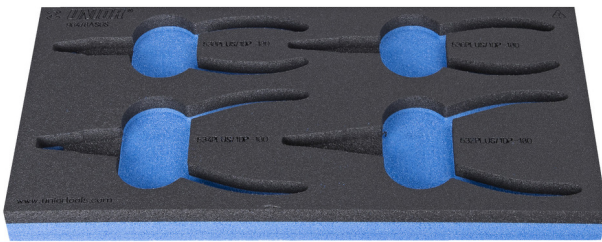

# SOS tool tray for 964/8ASOS

vI964/8ASOS

## Profiles

## Product features

- material: low density polyethylene foam
- Tool tray dimension: 188 x 364 x 30 mm
- Compatible with drawers of Eurostyle, Eurovision, Euromotion, Europlus and Hercules (front drawers) line

621220

L

188

B

364

H

30

55