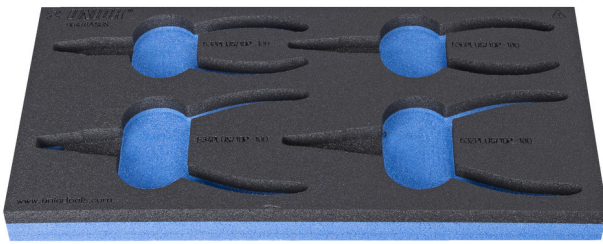

964/8ASOS的SOS工具托盘

VI964/8ASOS

配置文件

产品属性

- 材料：低密度聚乙烯泡沫
- Tool tray dimension: 188 x 364 x 30 mm
- Compatible with drawers of Eurostyle, Eurovision, Euromotion, Europlus and Hercules (front drawers) line

621220

L

188

B

364

H

30

55

* Images of products are symbolic. All dimensions are in mm, and weight is in grams. All listed dimensions may vary in tolerance.