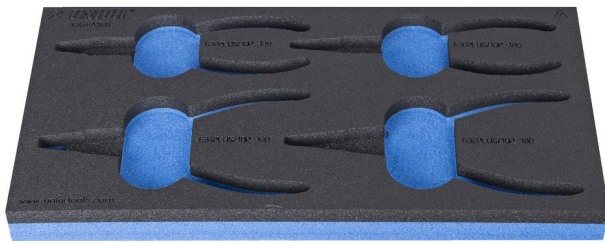

964/8ASOS的SOS工具托盘

VI964/8ASOS

配置文件

产品属性

- 材料：低密度聚乙烯泡沫
- Tool tray dimension: 188 x 364 x 30 mm
- Compatible with drawers of Eurostyle, Eurovision, Euromotion, Europlus and Hercules (front drawers) line

621220

L

188

B

364

H

30

55

* Images of products are symbolic. All dimensions are in mm, and weight in grams. All listed dimensions may vary in tolerance.