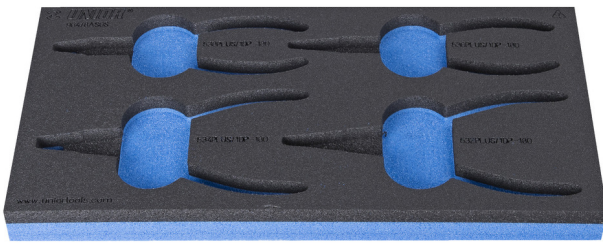

964/8ASOS的SOS工具托盘

vI964/8ASOS

配置文件

产品属性

- 材料：低密度聚乙烯泡沫
- Tool tray dimension: 188 x 364 x 30 mm
- Compatible with drawers of Eurostyle, Eurovision, Euromotion, Europlus and Hercules (front drawers) line

621220

L

188

B

364

H

30

55

* Images of products are symbolic. All dimensions are in mm, and weight in grams. All listed dimensions may vary in tolerance.