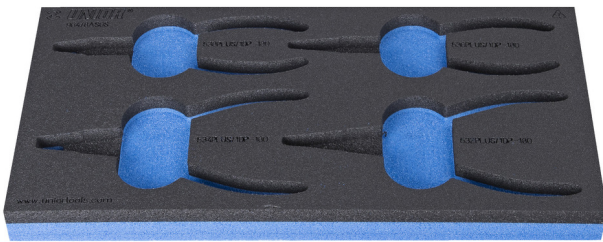

SOS tool tray for 964/8ASOS

vI964/8ASOS

Profiles

Product features

- material: low density polyethylene foam
- Tool tray dimension: 188 x 364 x 30 mm
- Compatible with drawers of Eurostyle, Eurovision, Euromotion, Europlus and Hercules (front drawers) line

621220

L

188

B

364

H

30

55

* Images of products are symbolic. All dimensions are in mm, and weight is in grams. All listed dimensions may vary in tolerance.