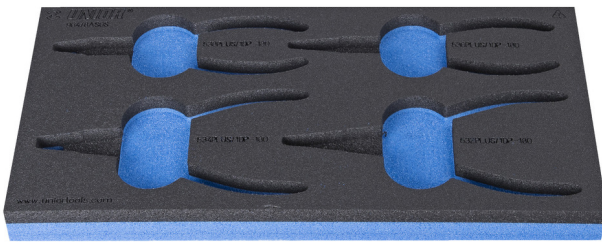

SOS tool tray for 964/8ASOS

vI964/8ASOS

Profiles

Product features

- material: low density polyethylene foam
- Tool tray dimension: 188 x 364 x 30 mm
- Compatible with drawers of Eurostyle, Eurovision, Euromotion, Europlus and Hercules (front drawers) line

621220

L

188

B

364

H

30

55

* Images of products are symbolic. All dimensions are in mm, and weight in grams. All listed dimensions may vary in tolerance.