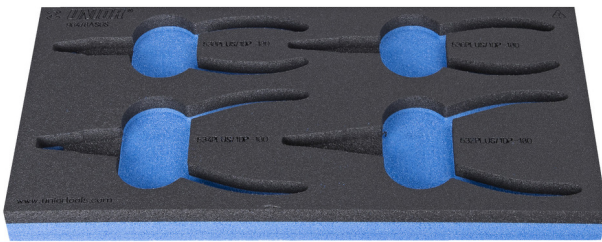

SOS tool tray for 964/8ASOS

vI964/8ASOS

Profiles

Product features

- material: low density polyethylene foam
- Tool tray dimension: 188 x 364 x 30 mm
- Compatible with drawers of Eurostyle, Eurovision, Europlus and Hercules (front drawers) line

621220

L

188

B

364

H

30

55

* Images of products are symbolic. All dimensions are in mm, and weight in grams. All listed dimensions may vary in tolerance.