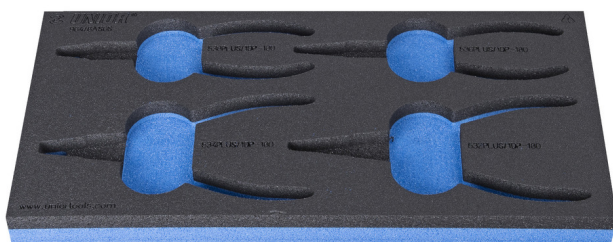

SOS mjet tabaka për 964/8ASOS

vi964/8ASOS

Profiles

[./al/support/waranty.](#)

Product features

- Materiali: ulët densitet shkumë polietilen
- Tool tray dimension: 188 x 364 x 30 mm
- Compatible with drawers of Eurostyle, Eurovision, Europlus and Hercules (front drawers) line

940E
940EV
920PLUS

1/3

188 x 364 x 30

621220

L

188

B

364