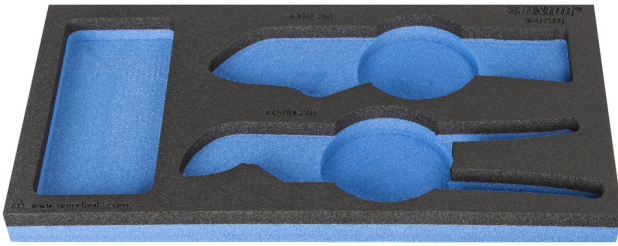

SOS tool tray for 964/7SOS

vI964/7SOS

프로파일

제품 특징

- material: low density polyethylene foam
- Tool tray dimension: 188 x 364 x 30 mm
- Compatible with drawers of Eurostyle, Eurovision, Euromotion, Europlus and Hercules (front drawers) line

620890

L

188

B

364

H

30

42

* Images of products are symbolic. All dimensions are in mm, and weight in grams. All listed dimensions may vary in tolerance.