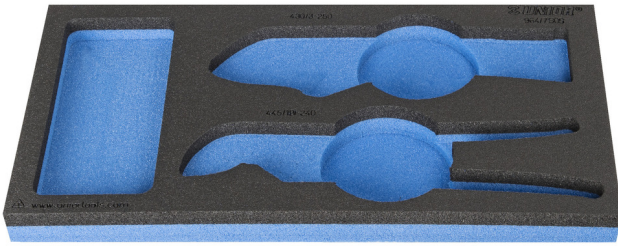

SOS tool tray for 964/7SOS

vI964/7SOS

프로파일

제품 특징

- material: low density polyethylene foam
- Tool tray dimension: 188 x 364 x 30 mm
- Compatible with drawers of Eurostyle, Eurovision, Europlus and Hercules (front drawers) line

620890

L

188

B

364

H

30

42

* Images of products are symbolic. All dimensions are in mm, and weight in grams. All listed dimensions may vary in tolerance.