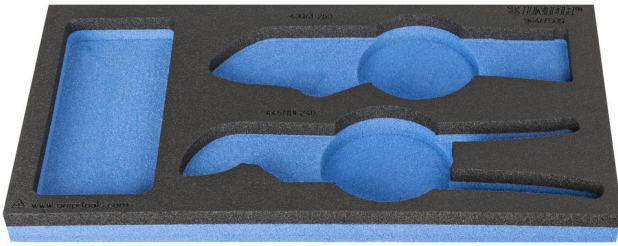

# SOS tool tray for 964/7SOS

VI964/7SOS

## 제품 특징

- material: low density polyethylene foam
- Tool tray dimension: 188 x 364 x 30 mm
- Compatible with drawers of Eurostyle, Eurovision, Euromotion, Europlus and Hercules (front drawers) line

620890

L

188

B

364

H

30

42

\* Images of products are symbolic. All dimensions are in mm, and weight in grams. All listed dimensions may vary in tolerance.