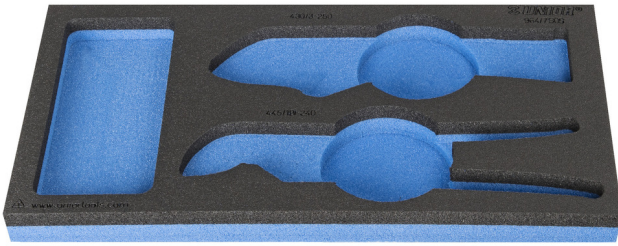

SOS tool tray for 964/7SOS

VI964/7SOS

프로파일

제품 특징

- material: low density polyethylene foam
- Tool tray dimension: 188 x 364 x 30 mm
- Compatible with drawers of Eurostyle, Eurovision, Euromotion, Europlus and Hercules (front drawers) line

620890

L

188

B

364

H

30

42

* Images of products are symbolic. All dimensions are in mm, and weight is in grams. All listed dimensions may vary in tolerance.