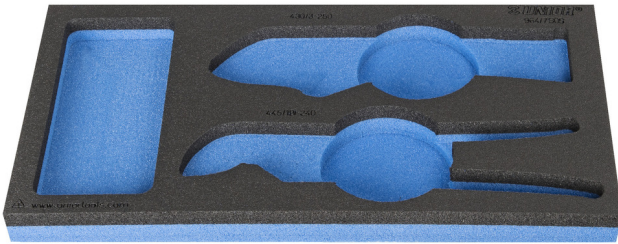

SOS tool tray for 964/7SOS

VI964/7SOS

Profiles

Product features

- material: low density polyethylene foam
- Tool tray dimension: 188 x 364 x 30 mm
- Compatible with drawers of Eurostyle, Eurovision, Euromotion, Europlus and Hercules (front drawers) line

620890

L

188

B

364

H

30

42

* Images of products are symbolic. All dimensions are in mm, and weight is in grams. All listed dimensions may vary in tolerance.