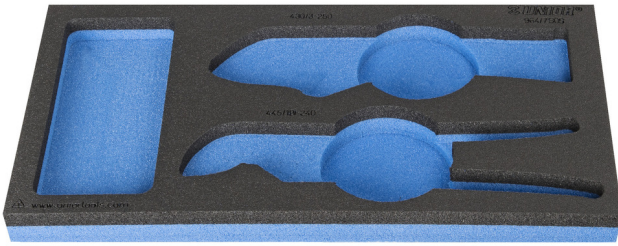

964/7SOS的SOS工具托盘

VI964/7SOS

配置文件

产品属性

- 材料：低密度聚乙烯泡沫
- Tool tray dimension: 188 x 364 x 30 mm
- Compatible with drawers of Eurostyle, Eurovision, Euromotion, Europlus and Hercules (front drawers) line

620890

L

188

B

364

H

30

42

* Images of products are symbolic. All dimensions are in mm, and weight is in grams. All listed dimensions may vary in tolerance.