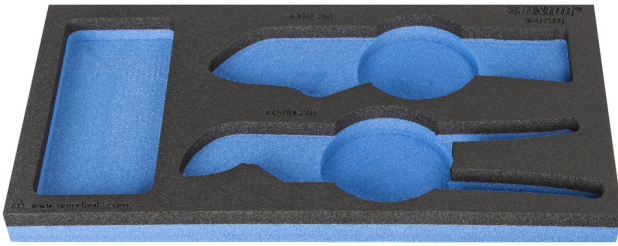

964/7SOS的SOS工具托盘

vI964/7SOS

配置文件

产品属性

- 材料：低密度聚乙烯泡沫
- Tool tray dimension: 188 x 364 x 30 mm
- Compatible with drawers of Eurostyle, Eurovision, Europlus and Hercules (front drawers) line

620890

L

188

B

364

H

30

42

* Images of products are symbolic. All dimensions are in mm, and weight in grams. All listed dimensions may vary in tolerance.