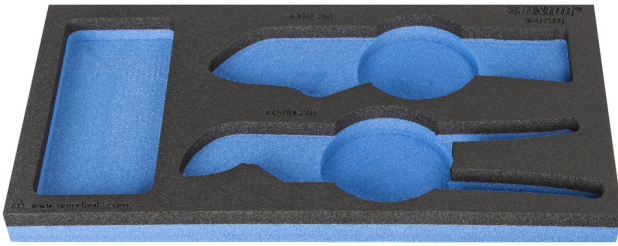

964/7SOS的SOS工具托盘

VI964/7SOS

配置文件

产品属性

- 材料：低密度聚乙烯泡沫
- Tool tray dimension: 188 x 364 x 30 mm
- Compatible with drawers of Eurostyle, Eurovision, Euromotion, Europlus and Hercules (front drawers) line

620890

L

188

B

364

H

30

42

* Images of products are symbolic. All dimensions are in mm, and weight in grams. All listed dimensions may vary in tolerance.