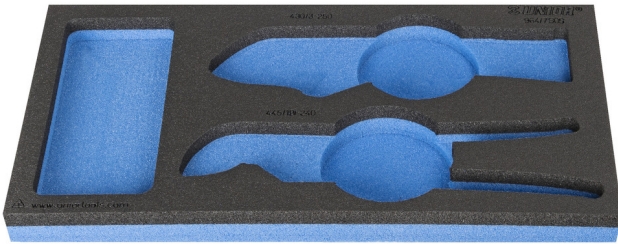

# SOS tool tray for 964/7SOS

vI964/7SOS

## Product attributen

- material: low density polyethylene foam
- Tool tray dimension: 188 x 364 x 30 mm
- Compatible with drawers of Eurostyle, Eurovision, Europlus and Hercules (front drawers) line

620890