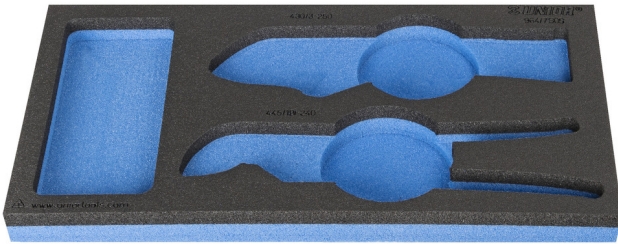

# SOS tool tray for 964/7SOS

vI964/7SOS

## Product attributen

- material: low density polyethylene foam
- Tool tray dimension: 188 x 364 x 30 mm
- Compatible with drawers of Eurostyle, Eurovision, Euromotion, Europlus and Hercules (front drawers) line

620890

L

188

B

364

H

30

42