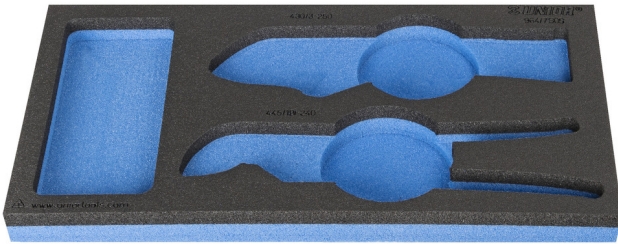

SOS tool tray for 964/7SOS

vI964/7SOS

Profiles

Product features

- material: low density polyethylene foam
- Tool tray dimension: 188 x 364 x 30 mm
- Compatible with drawers of Eurostyle, Eurovision, Euromotion, Europlus and Hercules (front drawers) line

620890

L

188

B

364

H

30

42

* Images of products are symbolic. All dimensions are in mm, and weight in grams. All listed dimensions may vary in tolerance.