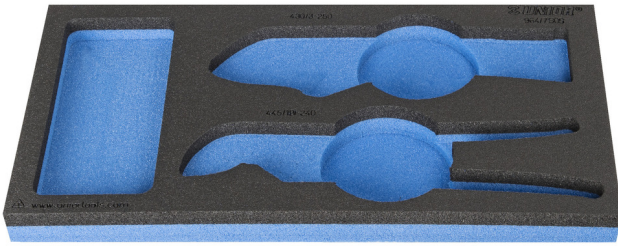

SOS tool tray for 964/7SOS

vI964/7SOS

Profiles

Product features

- material: low density polyethylene foam
- Tool tray dimension: 188 x 364 x 30 mm
- Compatible with drawers of Eurostyle, Eurovision, Euromotion, Europlus and Hercules (front drawers) line

620890

L

188

B

364

H

30

42

* Images of products are symbolic. All dimensions are in mm, and weight in grams. All listed dimensions may vary in tolerance.