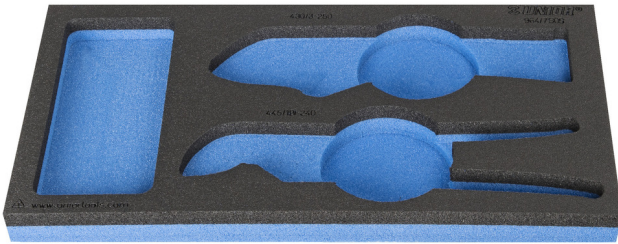

# SOS tool tray for 964/7SOS

VI964/7SOS

## Profiles

## Product features

- material: low density polyethylene foam
- Tool tray dimension: 188 x 364 x 30 mm
- Compatible with drawers of Eurostyle, Eurovision, Euromotion, Europlus and Hercules (front drawers) line

620890

L

188

B

364

H

30

42