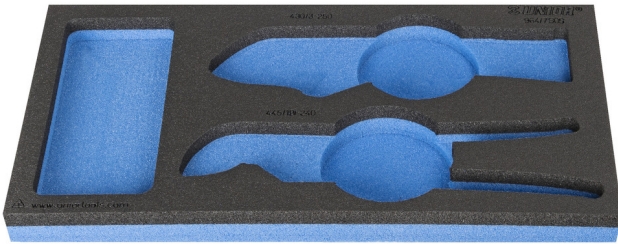

SOS tool tray for 964/7SOS

vI964/7SOS

Profiles

Product features

- material: low density polyethylene foam
- Tool tray dimension: 188 x 364 x 30 mm
- Compatible with drawers of Eurostyle, Eurovision, Europlus and Hercules (front drawers) line

620890

L

188

B

364

H

30

42

* Images of products are symbolic. All dimensions are in mm, and weight in grams. All listed dimensions may vary in tolerance.