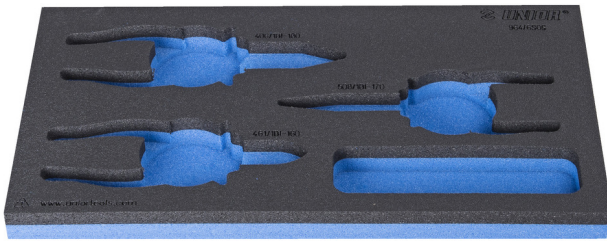

SOS tool tray for 964/6SOS

vI964/6SOS

프로파일

제품 특징

- material: low density polyethylene foam
- Tool tray dimension: 188 x 364 x 30 mm
- Compatible with drawers of Eurostyle, Eurovision, Euromotion, Europlus and Hercules (front drawers) line

620889

L

188

B

364

H

30

25

* Images of products are symbolic. All dimensions are in mm, and weight in grams. All listed dimensions may vary in tolerance.