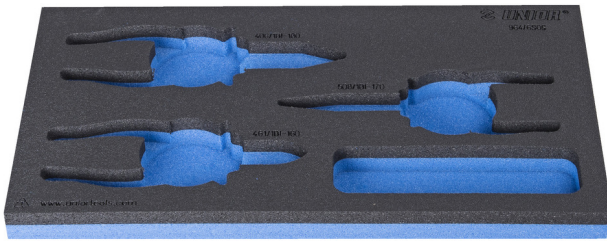

# SOS tool tray for 964/6SOS

vI964/6SOS

## 제품 특징

- material: low density polyethylene foam
- Tool tray dimension: 188 x 364 x 30 mm
- Compatible with drawers of Eurostyle, Eurovision, Euromotion, Europlus and Hercules (front drawers) line

620889

L

188

B

364

H

30

25

\* Images of products are symbolic. All dimensions are in mm, and weight in grams. All listed dimensions may vary in tolerance.