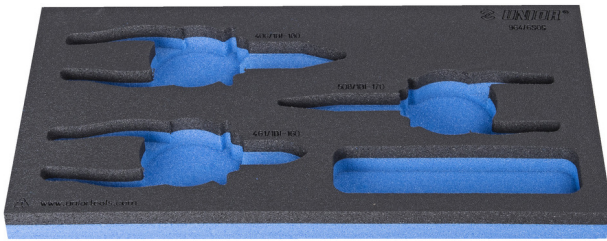

# SOS tool tray for 964/6SOS

vI964/6SOS

## 제품 특징

- material: low density polyethylene foam
- Tool tray dimension: 188 x 364 x 30 mm
- Compatible with drawers of Eurostyle, Eurovision, Euromotion, Europlus and Hercules (front drawers) line

620889

L

188

B

364

H

30

25

\* Images of products are symbolic. All dimensions are in mm, and weight is in grams. All listed dimensions may vary in tolerance.