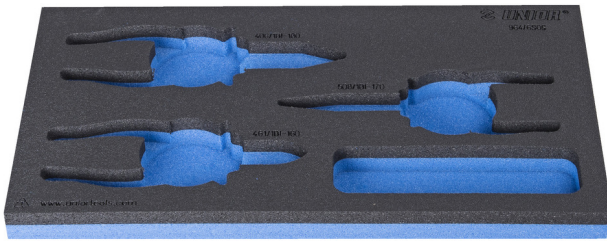

SOS tool tray for 964/6SOS

vI964/6SOS

Profiles

Product features

- material: low density polyethylene foam
- Tool tray dimension: 188 x 364 x 30 mm
- Compatible with drawers of Eurostyle, Eurovision, Euromotion, Europlus and Hercules (front drawers) line

620889

L

188

B

364

H

30

25

* Images of products are symbolic. All dimensions are in mm, and weight in grams. All listed dimensions may vary in tolerance.