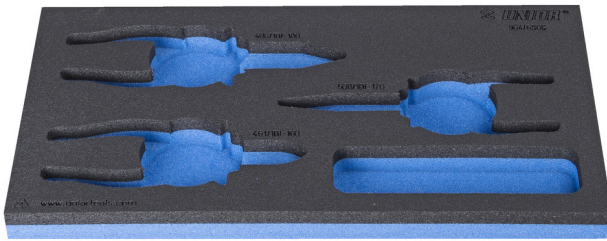

# SOS tool tray for 964/6SOS

vI964/6SOS

## Product features

- material: low density polyethylene foam
- Tool tray dimension: 188 x 364 x 30 mm
- Compatible with drawers of Eurostyle, Eurovision, Euromotion, Europlus and Hercules (front drawers) line

620889

L

188

B

364

H

30

25