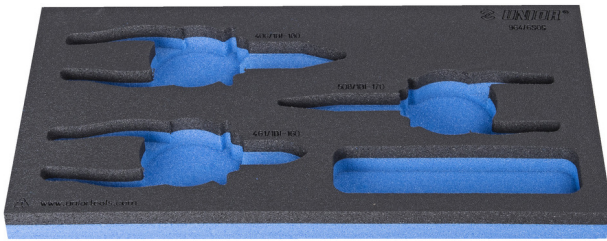

# 964/6SOS的SOS工具托盘

vI964/6SOS

## 产品属性

- 材料：低密度聚乙烯泡沫
- Tool tray dimension: 188 x 364 x 30 mm
- Compatible with drawers of Eurostyle, Eurovision, Euromotion, Europlus and Hercules (front drawers) line

620889

L

188

B

364

H