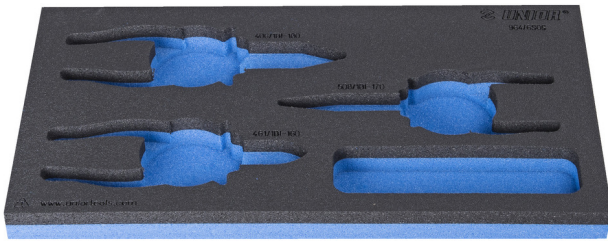

964/6SOS的SOS工具托盘

VI964/6SOS

配置文件

产品属性

- 材料：低密度聚乙烯泡沫
- Tool tray dimension: 188 x 364 x 30 mm
- Compatible with drawers of Eurostyle, Eurovision, Euromotion, Europlus and Hercules (front drawers) line

620889

L

188

B

364

H

30

25

* Images of products are symbolic. All dimensions are in mm, and weight in grams. All listed dimensions may vary in tolerance.