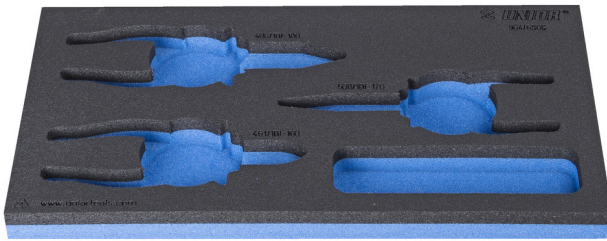

964/6SOS的SOS工具托盘

vI964/6SOS

配置文件

产品属性

- 材料：低密度聚乙烯泡沫
- Tool tray dimension: 188 x 364 x 30 mm
- Compatible with drawers of Eurostyle, Eurovision, Euromotion, Europlus and Hercules (front drawers) line

620889

L

188

B

364

H

30

25

* Images of products are symbolic. All dimensions are in mm, and weight in grams. All listed dimensions may vary in tolerance.