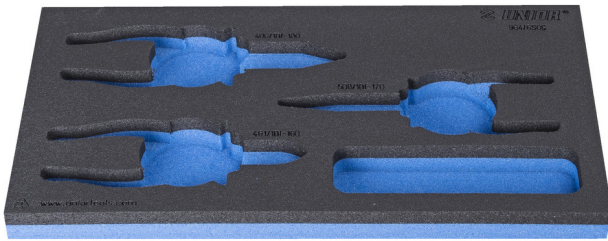

# 964/6SOS的SOS工具托盘

VI964/6SOS

## 产品属性

- 材料：低密度聚乙烯泡沫
- Tool tray dimension: 188 x 364 x 30 mm
- Compatible with drawers of Eurostyle, Eurovision, Europlus and Hercules (front drawers) line

620889

L

188

B

364

H