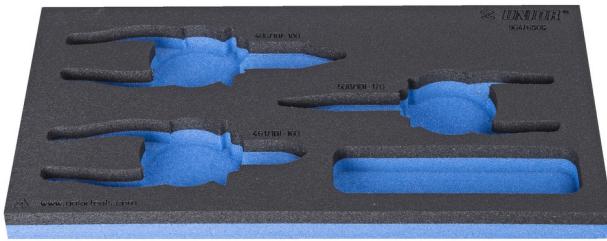

# SOS tool tray for 964/6SOS

vI964/6SOS

## Product attributen

- material: low density polyethylene foam
- Tool tray dimension: 188 x 364 x 30 mm
- Compatible with drawers of Eurostyle, Eurovision, Euromotion, Europlus and Hercules (front drawers) line

620889

L

188

B

364

H

30

25