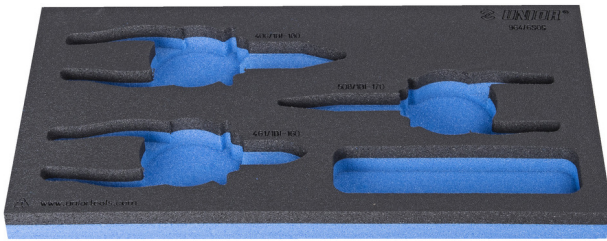

SOS tool tray for 964/6SOS

vI964/6SOS

Profiles

Product features

- material: low density polyethylene foam
- Tool tray dimension: 188 x 364 x 30 mm
- Compatible with drawers of Eurostyle, Eurovision, Euromotion, Europlus and Hercules (front drawers) line

620889

L

188

B

364

H

30

25

* Images of products are symbolic. All dimensions are in mm, and weight is in grams. All listed dimensions may vary in tolerance.