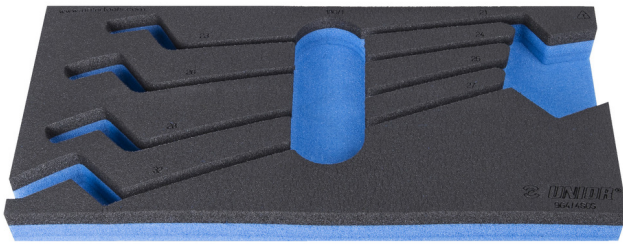

SOS tool tray for 964/4SOS

VI964/4SOS

Profielen

Product attributen

- materiaal: polyethyleenschuim met lage dichtheid
- Tool tray dimension: 188 x 364 x 30 mm
- Compatible with drawers of Eurostyle, Eurovision, Euromotion, Europlus and Hercules (front drawers) line

620887

L

188

B

364

H

30

25