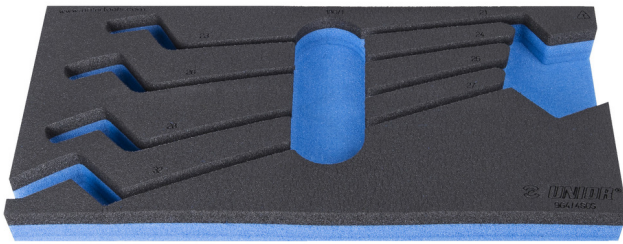

# SOS tool tray for 964/4SOS

VI964/4SOS

## Product attributen

- materiaal: polyethyleenschuim met lage dichtheid
- Tool tray dimension: 188 x 364 x 30 mm
- Compatible with drawers of Eurostyle, Eurovision, Europlus and Hercules (front drawers) line