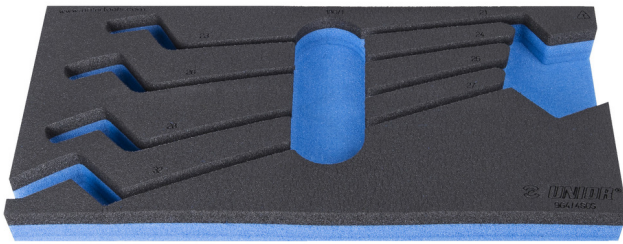

SOS tool tray for 964/4SOS

vI964/4SOS

프로파일

제품 특징

- material: low density polyethylene foam
- Tool tray dimension: 188 x 364 x 30 mm
- Compatible with drawers of Eurostyle, Eurovision, Euromotion, Europlus and Hercules (front drawers) line

620887

L

188

B

364

H

30

25