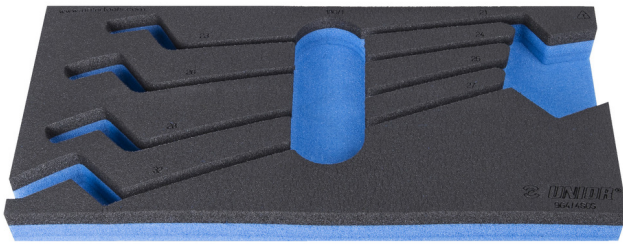

SOS tool tray for 964/4SOS

vI964/4SOS

Profiles

Product features

- material: low density polyethylene foam
- Tool tray dimension: 188 x 364 x 30 mm
- Compatible with drawers of Eurostyle, Eurovision, Euromotion, Europlus and Hercules (front drawers) line

620887

L

188

B

364

H

30

25