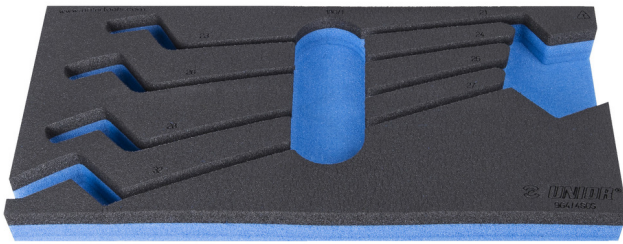

# SOS tool tray for 964/4SOS

vI964/4SOS

## Product features

- material: low density polyethylene foam
- Tool tray dimension: 188 x 364 x 30 mm
- Compatible with drawers of Eurostyle, Eurovision, Euromotion, Europlus and Hercules (front drawers) line