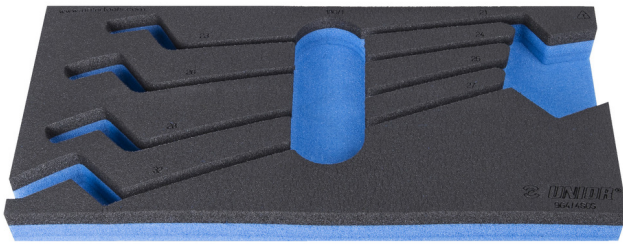

964/4SOS的SOS工具托盘

vI964/4SOS

配置文件

产品属性

- 材料：低密度聚乙烯泡沫
- Tool tray dimension: 188 x 364 x 30 mm
- Compatible with drawers of Eurostyle, Eurovision, Europlus and Hercules (front drawers) line

620887

L

188

B

364

H

30

25

* Images of products are symbolic. All dimensions are in mm, and weight in grams. All listed dimensions may vary in tolerance.