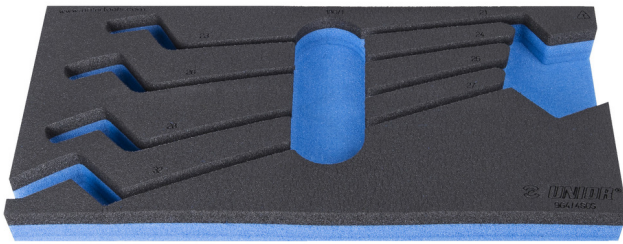

964/4SOS的SOS工具托盘

vI964/4SOS

配置文件

产品属性

- 材料：低密度聚乙烯泡沫
- Tool tray dimension: 188 x 364 x 30 mm
- Compatible with drawers of Eurostyle, Eurovision, Euromotion, Europlus and Hercules (front drawers) line

620887

L

188

B

364

H

30

25

* Images of products are symbolic. All dimensions are in mm, and weight in grams. All listed dimensions may vary in tolerance.