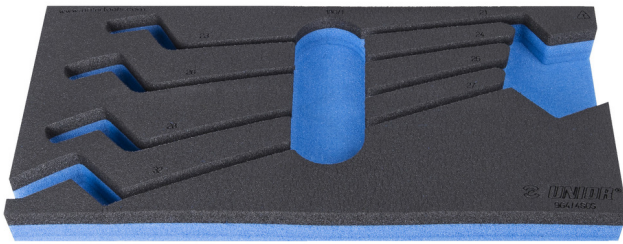

# 964/4SOS的SOS工具托盘

vI964/4SOS

## 产品属性

- 材料：低密度聚乙烯泡沫
- Tool tray dimension: 188 x 364 x 30 mm
- Compatible with drawers of Eurostyle, Eurovision, Euromotion, Europlus and Hercules (front drawers) line

620887

L

188

B

364

H