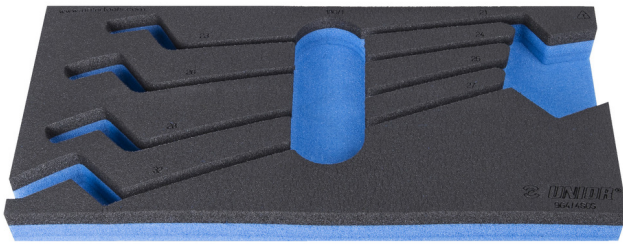

# SOS tool tray for 964/4SOS

vI964/4SOS

## Product attributen

- material: low density polyethylene foam
- Tool tray dimension: 188 x 364 x 30 mm
- Compatible with drawers of Eurostyle, Eurovision, Europlus and Hercules (front drawers) line

620887