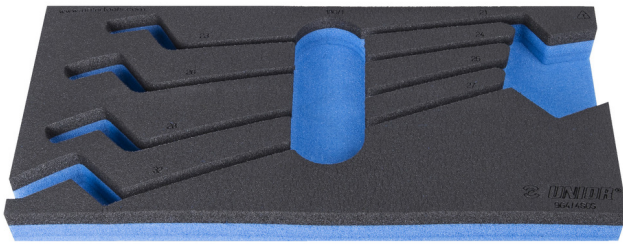

SOS tool tray for 964/4SOS

vl964/4SOS

Profielen

Product attributen

- material: low density polyethylene foam
- Tool tray dimension: 188 x 364 x 30 mm
- Compatible with drawers of Eurostyle, Eurovision, Euromotion, Europlus and Hercules (front drawers) line

620887

L

188

B

364

H

30

25