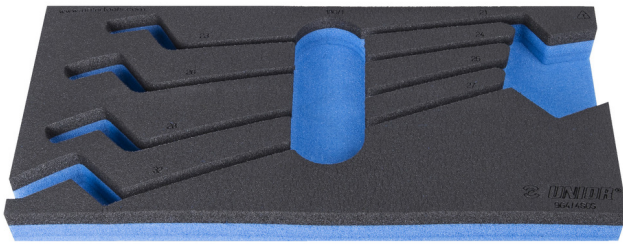

SOS tool tray for 964/4SOS

VI964/4SOS

Profielen

Product attributen

- material: low density polyethylene foam
- Tool tray dimension: 188 x 364 x 30 mm
- Compatible with drawers of Eurostyle, Eurovision, Euromotion, Europlus and Hercules (front drawers) line

620887

L

188

B

364

H

30

25