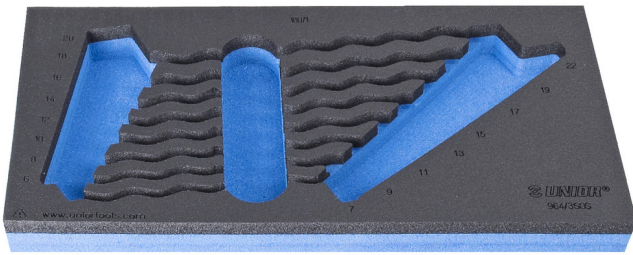

# SOS tool tray for 964/3SOS

VI964/3SOS

## 제품 특징

- material: low density polyethylene foam
- Tool tray dimension: 188 x 364 x 30 mm
- Compatible with drawers of Eurostyle, Eurovision, Euromotion, Europlus and Hercules (front drawers) line

620886

L

188

B

364

H

30

45

\* Images of products are symbolic. All dimensions are in mm, and weight in grams. All listed dimensions may vary in tolerance.