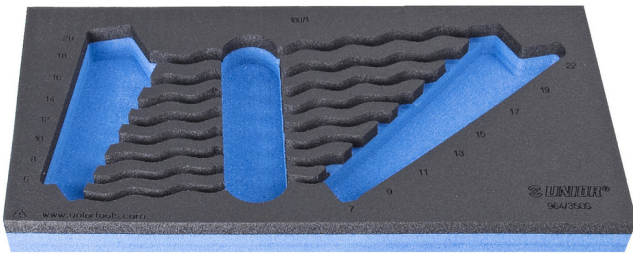

SOS tool tray for 964/3SOS

VI964/3SOS

Profiles

Product features

- material: low density polyethylene foam
- Tool tray dimension: 188 x 364 x 30 mm
- Compatible with drawers of Eurostyle, Eurovision, Euromotion, Europlus and Hercules (front drawers) line

620886

L

188

B

364

H

30

45