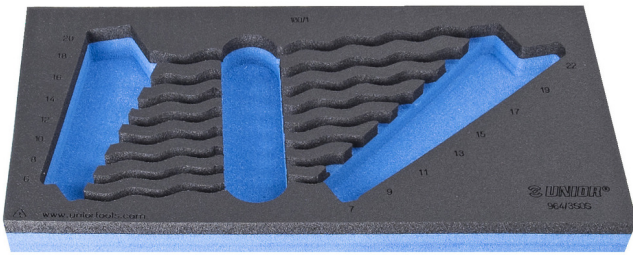

964/3SOS的SOS工具托盘

vI964/3SOS

配置文件

产品属性

- 材料：低密度聚乙烯泡沫
- Tool tray dimension: 188 x 364 x 30 mm
- Compatible with drawers of Eurostyle, Eurovision, Europlus and Hercules (front drawers) line

620886

L

188

B

364

H

30

45

* Images of products are symbolic. All dimensions are in mm, and weight in grams. All listed dimensions may vary in tolerance.