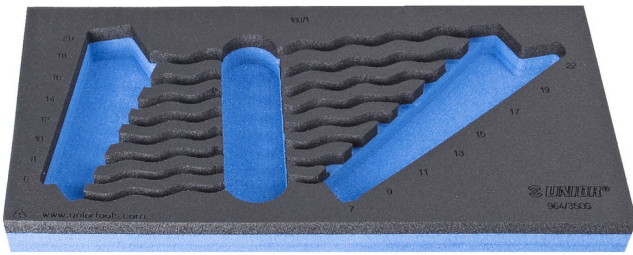

# 964/3SOS的SOS工具托盘

vI964/3SOS

## 产品属性

- 材料：低密度聚乙烯泡沫
- Tool tray dimension: 188 x 364 x 30 mm
- Compatible with drawers of Eurostyle, Eurovision, Euromotion, Europlus and Hercules (front drawers) line

620886

L

188

B

364

H