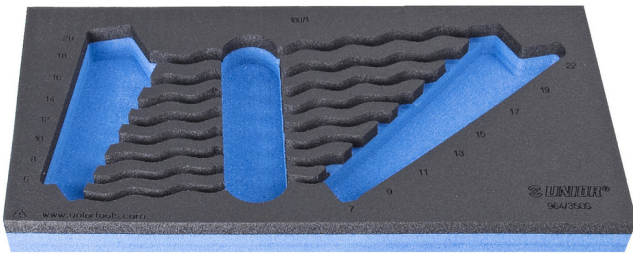

# 964/3SOS的SOS工具托盘

VI964/3SOS

## 产品属性

- 材料：低密度聚乙烯泡沫
- Tool tray dimension: 188 x 364 x 30 mm
- Compatible with drawers of Eurostyle, Eurovision, Euromotion, Europlus and Hercules (front drawers) line

620886

L

188

B

364

H