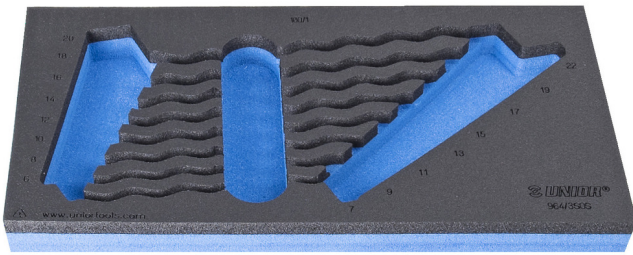

964/3SOS的SOS工具托盘

VI964/3SOS

配置文件

产品属性

- 材料：低密度聚乙烯泡沫
- Tool tray dimension: 188 x 364 x 30 mm
- Compatible with drawers of Eurostyle, Eurovision, Euromotion, Europlus and Hercules (front drawers) line

620886

L

188

B

364

H

30

45

* Images of products are symbolic. All dimensions are in mm, and weight is in grams. All listed dimensions may vary in tolerance.