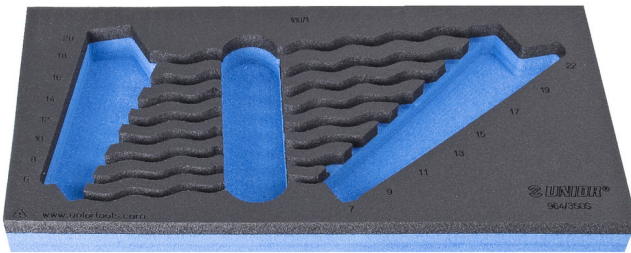

# SOS tool tray for 964/3SOS

vI964/3SOS

## Product attributen

- material: low density polyethylene foam
- Tool tray dimension: 188 x 364 x 30 mm
- Compatible with drawers of Eurostyle, Eurovision, Euromotion, Europlus and Hercules (front drawers) line