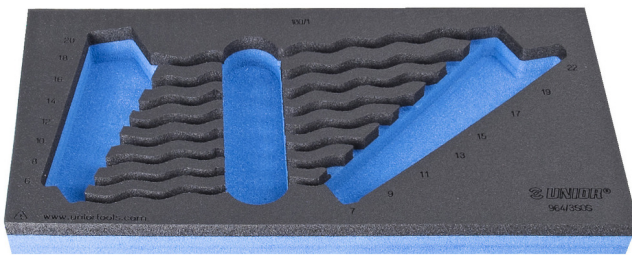

# SOS tool tray for 964/3SOS

vI964/3SOS

## Product attributen

- material: low density polyethylene foam
- Tool tray dimension: 188 x 364 x 30 mm
- Compatible with drawers of Eurostyle, Eurovision, Europlus and Hercules (front drawers) line

620886