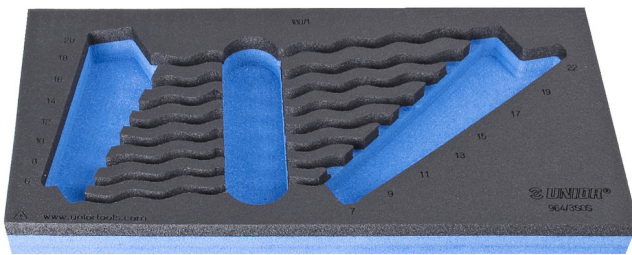

SOS tool tray for 964/3SOS

VI964/3SOS

Profielen

Product attributen

- material: low density polyethylene foam
- Tool tray dimension: 188 x 364 x 30 mm
- Compatible with drawers of Eurostyle, Eurovision, Euromotion, Europlus and Hercules (front drawers) line

620886

L

188

B

364

H

30

45