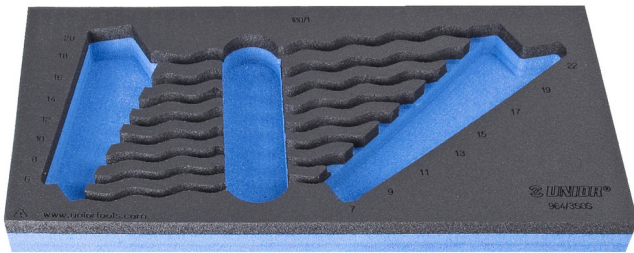

# SOS tool tray for 964/3SOS

VI964/3SOS

## Product features

- material: low density polyethylene foam
- Tool tray dimension: 188 x 364 x 30 mm
- Compatible with drawers of Eurostyle, Eurovision, Euromotion, Europlus and Hercules (front drawers) line