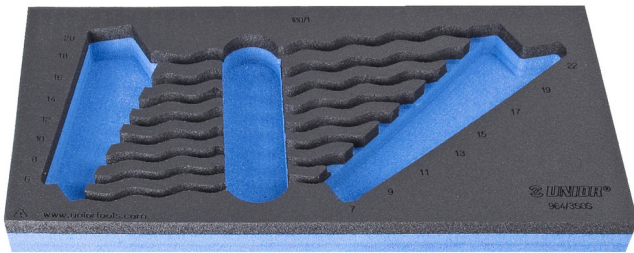

SOS tool tray for 964/3SOS

VI964/3SOS

Profiles

Product features

- material: low density polyethylene foam
- Tool tray dimension: 188 x 364 x 30 mm
- Compatible with drawers of Eurostyle, Eurovision, Euromotion, Europlus and Hercules (front drawers) line

620886

L

188

B

364

H

30

45