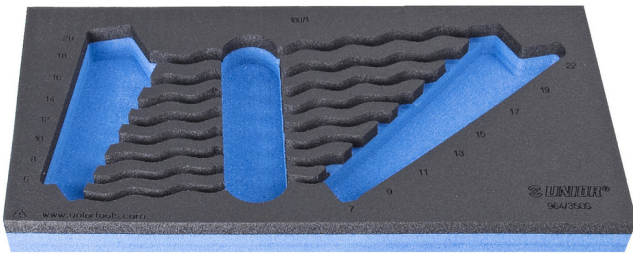

SOS tool tray for 964/3SOS

vI964/3SOS

Profiles

Product features

- material: low density polyethylene foam
- Tool tray dimension: 188 x 364 x 30 mm
- Compatible with drawers of Eurostyle, Eurovision, Europlus and Hercules (front drawers) line

620886

L

188

B

364

H

30

45