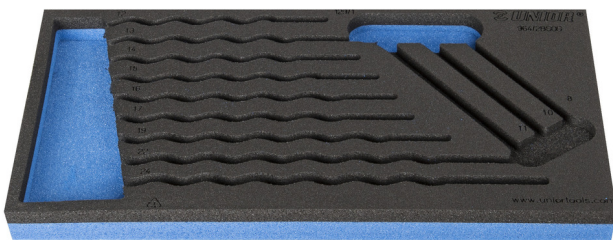

# Modul SOS pentru chei combinate IBEX

vI964/2BSOS

## Profile

## Caracteristicile produsului

- material: spuma polietilena de joasa densitate
- Tool tray dimension: 188 x 364 x 30 mm
- Compatible with drawers of Eurostyle, Eurovision, Europlus and Hercules (front drawers) line