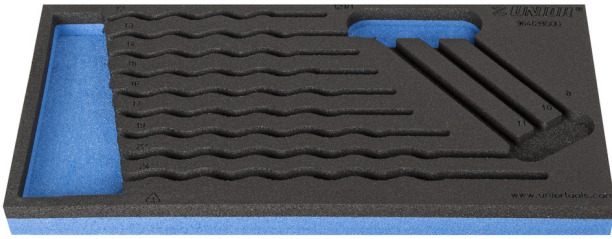

SOS tool tray for 964/2BSOS

vI964/2BSOS

프로파일

제품 특징

- material: low density polyethylene foam
- Tool tray dimension: 188 x 364 x 30 mm
- Compatible with drawers of Eurostyle, Eurovision, Euromotion, Europlus and Hercules (front drawers) line

620885

L

188

B

364

H

30

49