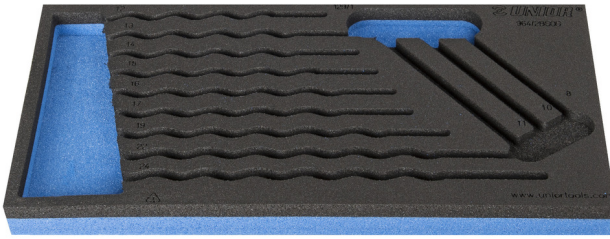

SOS tool tray for 964/2BSOS

VI964/2BSOS

프로파일

제품 특징

- material: low density polyethylene foam
- Tool tray dimension: 188 x 364 x 30 mm
- Compatible with drawers of Eurostyle, Eurovision, Europlus and Hercules (front drawers) line

620885

L

188

B

364

H

30

49