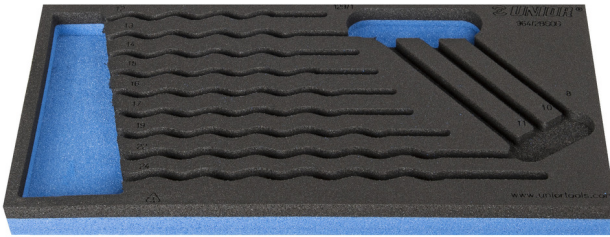

SOS tool tray for 964/2BSOS

vI964/2BSOS

프로파일

제품 특징

- material: low density polyethylene foam
- Tool tray dimension: 188 x 364 x 30 mm
- Compatible with drawers of Eurostyle, Eurovision, Euromotion, Europlus and Hercules (front drawers) line

620885

L

188

B

364

H

30

49

* Images of products are symbolic. All dimensions are in mm, and weight in grams. All listed dimensions may vary in tolerance.