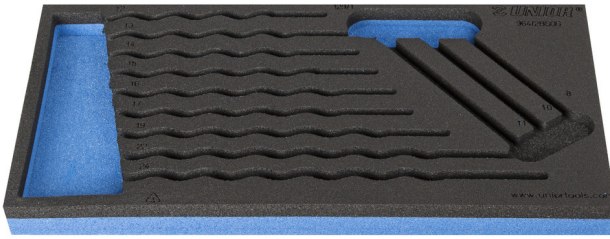

SOS tool tray for 964/2BSOS

vI964/2BSOS

프로파일

제품 특징

- material: low density polyethylene foam
- Tool tray dimension: 188 x 364 x 30 mm
- Compatible with drawers of Eurostyle, Eurovision, Euromotion, Europlus and Hercules (front drawers) line

620885

L

188

B

364

H

30

49