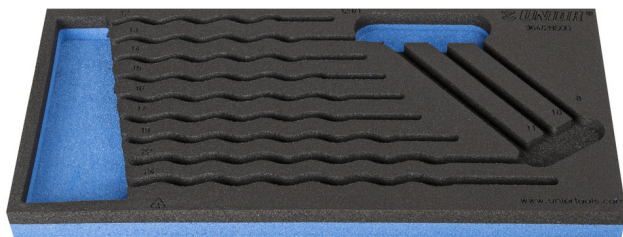

SOS tool tray for 964/2BSOS

vi964/2BSOS

Profiles

[\(/eng/support/warranty\)](#)

Product features

- material: low density polyethylene foam
- Tool tray dimension: 188 x 364 x 30 mm
- Compatible with drawers of Eurostyle, Eurovision, Europlus and Hercules (front drawers) line