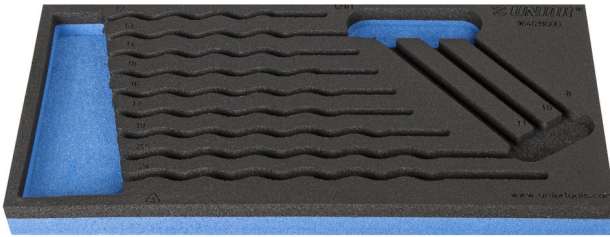

SOS tool tray for 964/2BSOS

vI964/2BSOS

Profiles

Product features

- material: low density polyethylene foam
- Tool tray dimension: 188 x 364 x 30 mm
- Compatible with drawers of Eurostyle, Eurovision, Euromotion, Europlus and Hercules (front drawers) line

620885

L

188

B

364

H

30

49

* Images of products are symbolic. All dimensions are in mm, and weight is in grams. All listed dimensions may vary in tolerance.