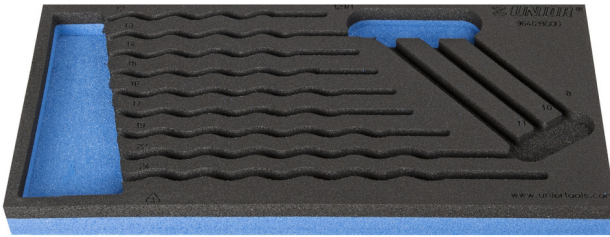

# SOS tool tray for 964/2BSOS

vI964/2BSOS

## Product features

- material: low density polyethylene foam
- Tool tray dimension: 188 x 364 x 30 mm
- Compatible with drawers of Eurostyle, Eurovision, Europlus and Hercules (front drawers) line

620885

L

188

B

364

H

30

49

\* Images of products are symbolic. All dimensions are in mm, and weight in grams. All listed dimensions may vary in tolerance.