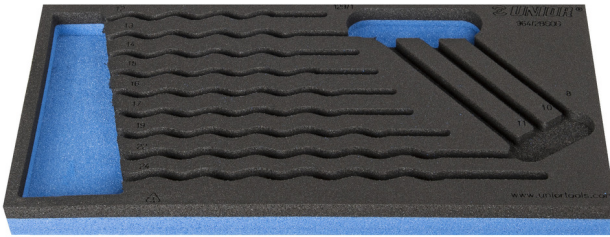

# SOS tool tray for 964/2BSOS

vI964/2BSOS

## Product features

- material: low density polyethylene foam
- Tool tray dimension: 188 x 364 x 30 mm
- Compatible with drawers of Eurostyle, Eurovision, Euromotion, Europlus and Hercules (front drawers) line

620885

L

188

B

364

H

30

49