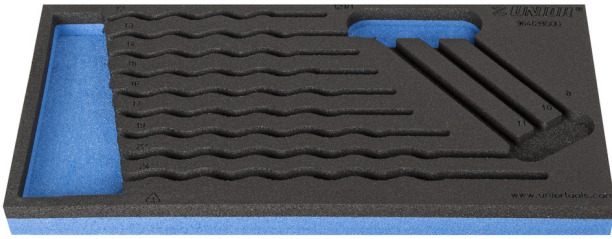

964/2BSOS的SOS工具托盘

vI964/2BSOS

配置文件

产品属性

- 材料：低密度聚乙烯泡沫
- Tool tray dimension: 188 x 364 x 30 mm
- Compatible with drawers of Eurostyle, Eurovision, Euromotion, Europlus and Hercules (front drawers) line

620885

L

188

B

364

H

30

49

* Images of products are symbolic. All dimensions are in mm, and weight in grams. All listed dimensions may vary in tolerance.