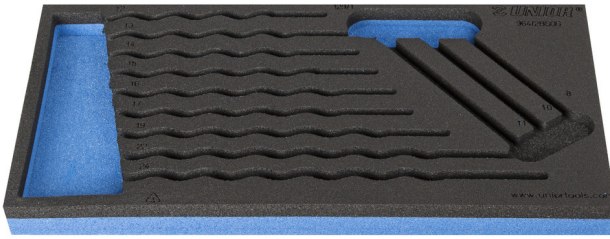

# 964/2BSOS的SOS工具托盘

vI964/2BSOS

## 产品属性

- 材料：低密度聚乙烯泡沫
- Tool tray dimension: 188 x 364 x 30 mm
- Compatible with drawers of Eurostyle, Eurovision, Euromotion, Europlus and Hercules (front drawers) line

620885

L

188

B

364

H