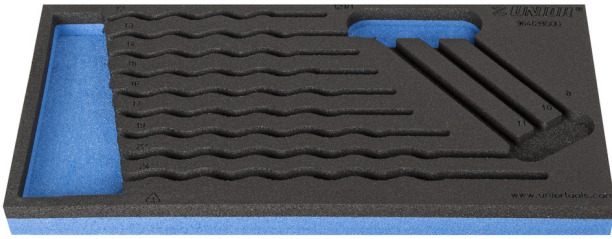

# 964/2BSOS的SOS工具托盘

vI964/2BSOS

## 产品属性

- 材料：低密度聚乙烯泡沫
- Tool tray dimension: 188 x 364 x 30 mm
- Compatible with drawers of Eurostyle, Eurovision, Europlus and Hercules (front drawers) line

620885

L

188

B

364

H