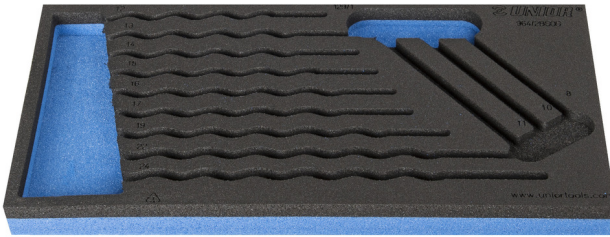

# SOS tool tray for 964/2BSOS

VI964/2BSOS

## Product attributen

- material: low density polyethylene foam
- Tool tray dimension: 188 x 364 x 30 mm
- Compatible with drawers of Eurostyle, Eurovision, Euromotion, Europlus and Hercules (front drawers) line

620885

L

188

B

364

H

30

49