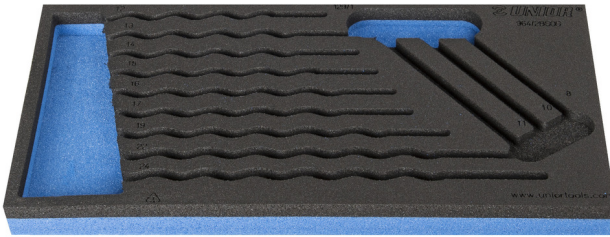

SOS tool tray for 964/2BSOS

vI964/2BSOS

Profiles

Product features

- material: low density polyethylene foam
- Tool tray dimension: 188 x 364 x 30 mm
- Compatible with drawers of Eurostyle, Eurovision, Euromotion, Europlus and Hercules (front drawers) line

620885

L

188

B

364

H

30

49

* Images of products are symbolic. All dimensions are in mm, and weight in grams. All listed dimensions may vary in tolerance.