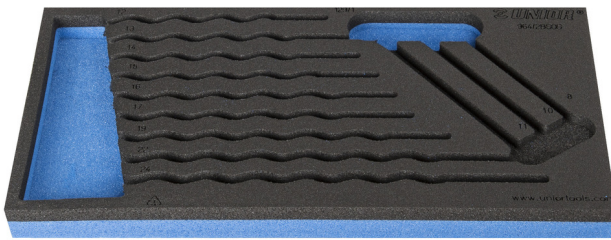

SOS tool tray for 964/2BSOS

vI964/2BSOS

Profiles

Product features

- material: low density polyethylene foam
- Tool tray dimension: 188 x 364 x 30 mm
- Compatible with drawers of Eurostyle, Eurovision, Europlus and Hercules (front drawers) line

620885

L

188

B

364

H

30

49

* Images of products are symbolic. All dimensions are in mm, and weight in grams. All listed dimensions may vary in tolerance.