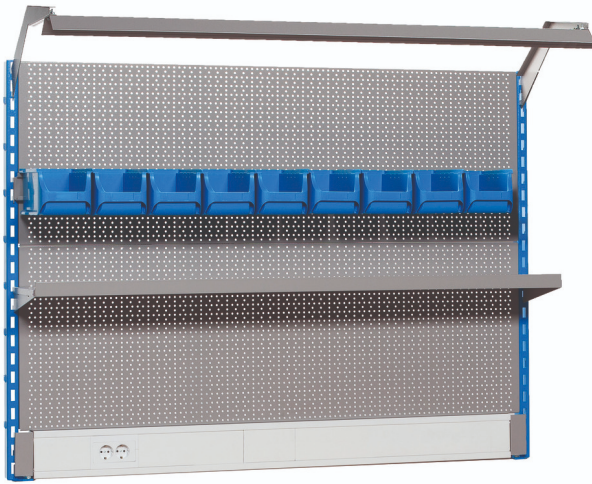

Perforated back - module C9

990MC9

Profiles

Product features

Unior Perforated Back panel with light and parapet channel

- Perforated Back Panel is made from premium PLUS sheet metal and coated with the eco color of Qualicoat quality standard, ensuring both durability and a sleek appearance. Spanning the entire width of the 2m workbench, this versatile back panel can be used with accessories such as hooks, tool holders and overhead cabinet to get the most out of additional storage space. This back panel includes integrated LED lighting for optimal workspace illumination and a convenient parapet channel for charging accessories, bike components, electric tools, or personal electronics.
- material: premium PLUS sheet metal
- Eco color of Qualicoat quality standard
- basic dimensions of perforated back L 1500 x H 1155mm

- The shelf with holders extends across the entire width of the workbench and is securely mounted to the columns. It can be adjusted to various heights and positioned at two angles: perpendicular to the perforated back or at a 12-degree incline. The shelf has a load capacity of 50 kg.
- The 1.5m wide holder for storage bins provides storage space across the entire width of the workbench, featuring rear mounting for the bins.
- LED lighting with a lifetime of 25000 hours and color temperature of 4000K
- Parapet channel compatible with OBO STD-D0 Modul 45 plugs

Product name	SKU	Article	Dimensions	Quantity
Perforated back - module C9	625759	990MC9	1,5 m	13
Left support		990SL	32x45x1155	1
Right support		990SR	32x45x1155	1
Perforated back, 2 pcs set		990B	1436x1018	1
Shelf with holders		990SHELF	1500	1
Holder with parapet channel		990HPC	1467x53x131	1
Holder for plastic box		990HPB	1500	1
Stackable storage bin, 3 pcs set		PB.990HPB	235x155x125 (3x)	3
Holder for light with console		990HL	1467	1
Light		990LIGHT	1200	1
Hook, 10 pcs set		997.1	50 (2x)	2