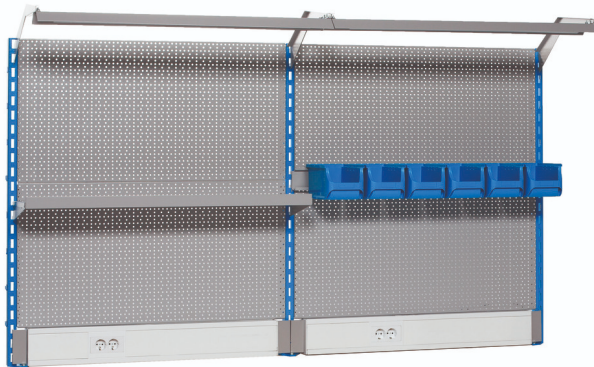

Placa spate perforata - modul C4

990MC4

Profile

Caracteristicile produsului

Unior Perforated Back panel with light and parapet channel

- Perforated Back Panel is made from premium PLUS sheet metal and coated with the eco color of Qualicoat quality standard, ensuring both durability and a sleek appearance. Spanning the entire width of the 2m workbench, this versatile back panel can be used with accessories such as hooks, tool holders and overhead cabinet to get the most out of additional storage space. This back panel includes integrated LED lighting for optimal workspace illumination and a convenient parapet channel for charging accessories, bike components, electric tools, or personal electronics.
- tabla cu gauri perforate
- Eco color of Qualicoat quality standard
- basic dimensions of perforated back L 2000 x H 1155mm
- The shelf with holders extends over half of the workbench and is securely mounted to the columns. It can be adjusted to various heights and positioned at two angles: perpendicular to the perforated back or at a 12-degree incline. The shelf has a load capacity of 50 kg.

- The bin holder, 1 meter wide, provides storage space for storage bins with rear mounting, covering half the width of the workbench.
- LED lighting with a lifetime of 25000 hours and color temperature of 4000K
- Parapet channel compatible with OBO STD-D0 Modul 45 plugs