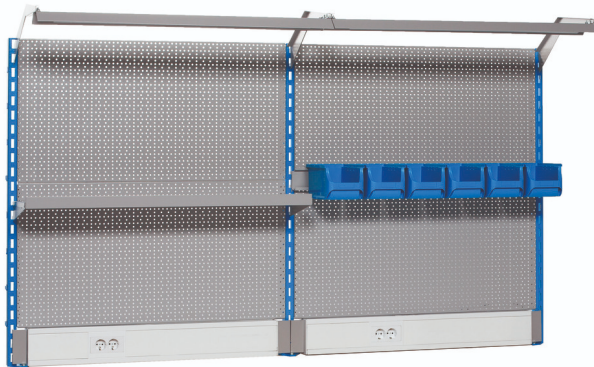

# Panneau perforé - composition C4

990MC4

### Unior Perforated Back panel with light and parapet channel

- Perforated Back Panel is made from premium PLUS sheet metal and coated with the eco color of Qualicoat quality standard, ensuring both durability and a sleek appearance. Spanning the entire width of the 2m workbench, this versatile back panel can be used with accessories such as hooks, tool holders and overhead cabinet to get the most out of additional storage space. This back panel includes integrated LED lighting for optimal workspace illumination and a convenient parapet channel for charging accessories, bike components, electric tools, or personal electronics.
- Matière : tôle Premium Plus
- Peinture écologique Qualicoat standard
- Dimension du panneau perforé : l 2000 x H 1155 mm
- The shelf with holders extends over half of the workbench and is securely mounted to the columns. It can be adjusted to various heights and positioned at two angles: perpendicular to the perforated back or at a 12-degree incline. The shelf has a load capacity of 50 kg.

- The bin holder, 1 meter wide, provides storage space for storage bins with rear mounting, covering half the width of the workbench.
- Eclairage LED, durée de vie 25000 heures, température de couleur 4000K
- Goulotte pour câbles et branchement électriques compatible avec branchement OBO STD-D0 Modul 45