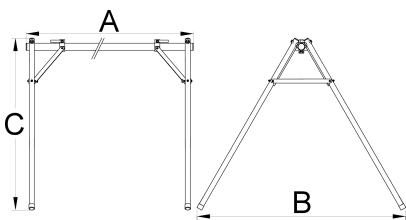

## Product features

- Event stand helps you store up to 10 bikes by the saddle. Useful at outdoor races and events as well as for indoor storage.
- Event stand can be used in long or short version: Length of useful bike holding area in the long version is 2090 mm and in short version 1260 mm. Length is easily adjustable with a connecting tube.
- Stand comes in a compact bag that stores all the parts securely and it's easy to carry around.
- Stand is made from aluminum parts and weights only 7.5kg in longer version.

\* Ürünlerin resimleri semboliktir. Bütün boyutlar mm ve ağırlık gram cinsindedir.