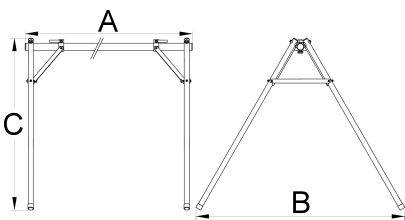

## Product features

- Event stand helps you store up to 10 bikes by the saddle. Useful at outdoor races and events as well as for indoor storage.
- Event stand can be used in long or short version: Length of useful bike holding area in the long version is 2090 mm and in short version 1260 mm. Length is easily adjustable with a connecting tube.
- Stand comes in a compact bag that stores all the parts securely and it's easy to carry around.
- Stand is made from aluminum parts and weights only 7.5kg in longer version.

\* Ürünlerin resimleri semboliktir. Bütün boyutlar mm ve ağırlık gram cinsindedir.