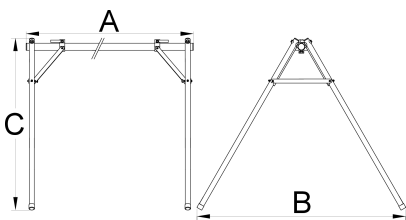

Event stand

1693F

Profiles

Product features

- Event stand helps you store up to 10 bikes by the saddle. Useful at outdoor races and events as well as for indoor storage.
- Event stand can be used in long or short version: Length of useful bike holding area in the long version is 2090 mm and in short version 1260 mm. Length is easily adjustable with a connecting tube.
- Stand comes in a compact bag that stores all the parts securely and it's easy to carry around.
- Stand is made from aluminum parts and weights only 7.5kg in longer version.

625500

L

1820 - 2630

B

1452

H

185

8200

* Ürünlerin resimleri semboliktir. Bütün boyutlar mm ve ağırlık gram cinsindedir.

Usage (pictures)

Accessories

Banner for Event Stand 1693F, set 2 pieces