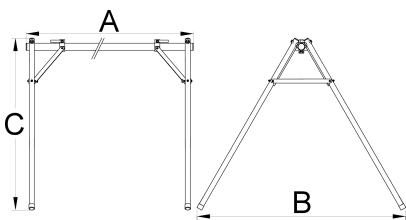

Event stand

1693F

Profile

Caracteristicile produsului

- Event stand helps you store up to 10 bikes by the saddle. Useful at outdoor races and events as well as for indoor storage.
- Event stand can be used in long or short version: Length of useful bike holding area in the long version is 2090 mm and in short version 1260 mm. Length is easily adjustable with a connecting tube.
- Stand comes in a compact bag that stores all the parts securely and it's easy to carry around.
- Stand is made from aluminum parts and weights only 7.5kg in longer version.

625500

L

1820 - 2630

B

1452

H

185

8200

* Imaginea produsului este simbolica. Toate dimensiunile sunt exprimate în mm, greutatea în grame.

0 (pictures)

Accessories

Banner for Event Stand 1693F, set 2 pieces