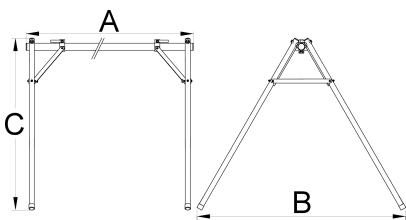

## Caracteristicile produsului

- Event stand helps you store up to 10 bikes by the saddle. Useful at outdoor races and events as well as for indoor storage.
- Event stand can be used in long or short version: Length of useful bike holding area in the long version is 2090 mm and in short version 1260 mm. Length is easily adjustable with a connecting tube.
- Stand comes in a compact bag that stores all the parts securely and it's easy to carry around.
- Stand is made from aluminum parts and weights only 7.5kg in longer version.

625500

L

1820 - 2630

B

1452

H

185

8200

\* Imaginea produsului este simbolica. Toate dimensiunile sunt exprimate în mm, greutatea în grame.

0 (pictures)